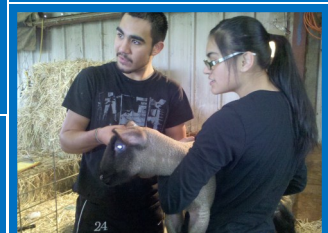

Santa Clara County
Office of Education