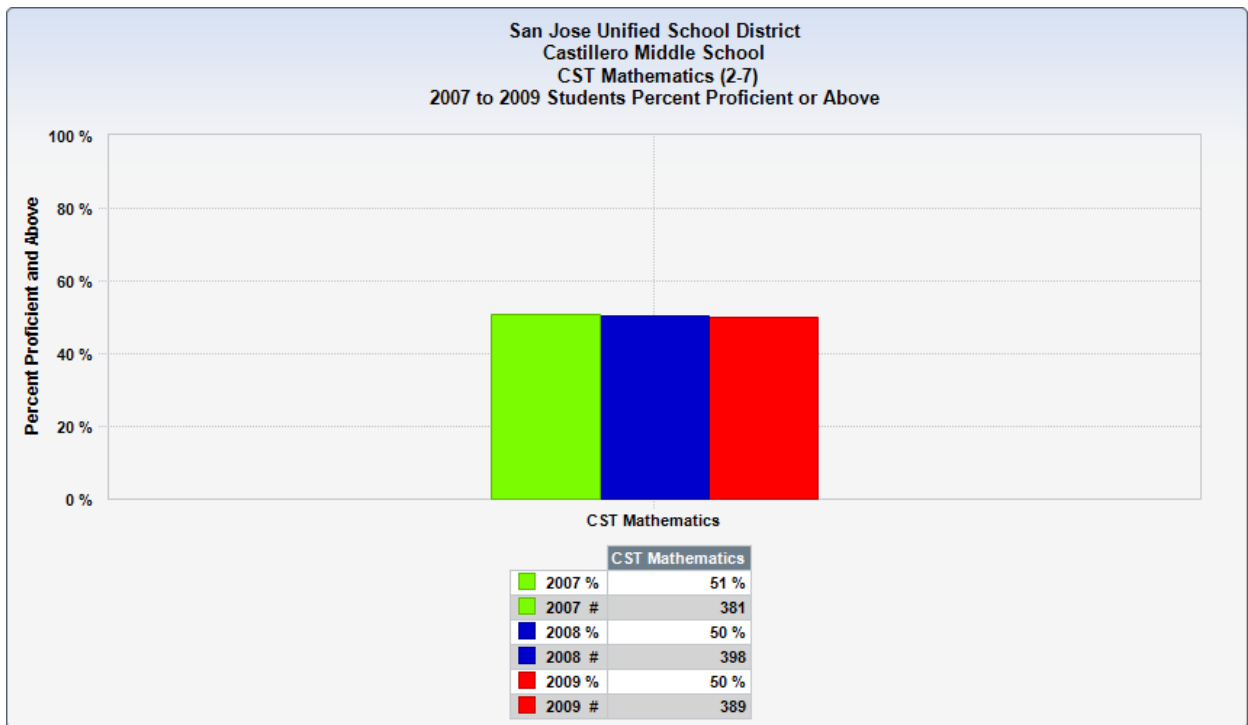

Charter School Summit 2010