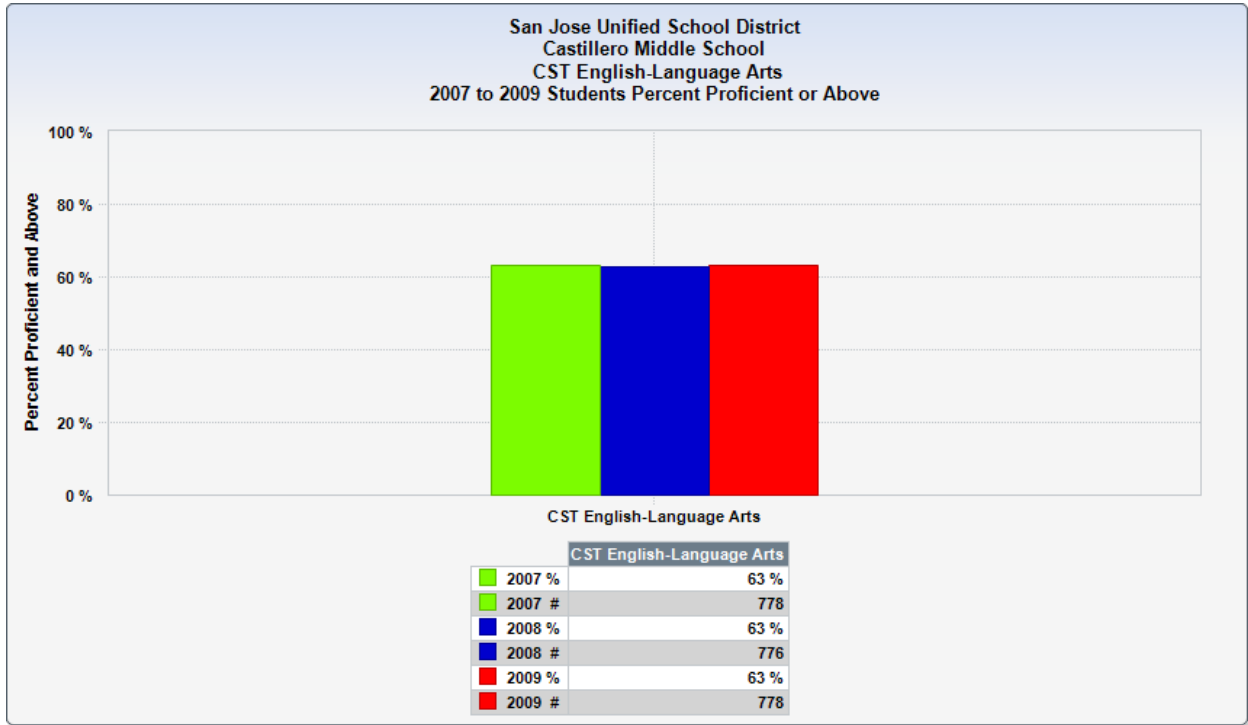

Charter School Summit 2010